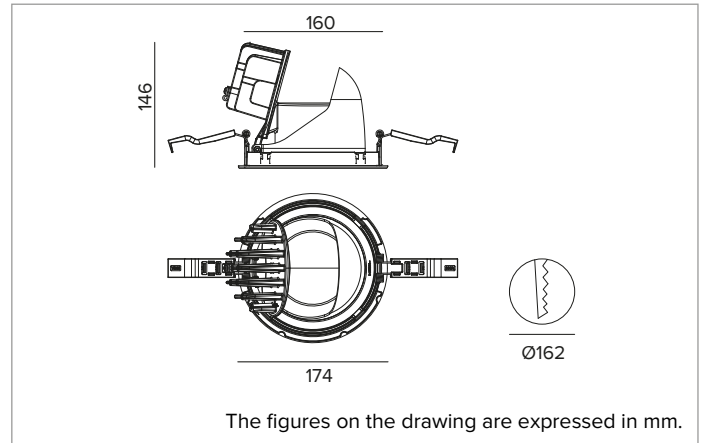

1T9159EL | CTEVO EXTRACTABLE 162

Recessed extractable LED projector

		4000K	H(m)	D(m)	Emax(lx)	
		Ra90		27°		
		Fixture Power	55W	1	0.47	17903
		Source Flux	6926lm	2	0.94	4476
		Fixture Flux	4924lm	3	1.42	1989
		Efficacy	90lm/W	4	1.89	1119
TS1311	Imax=2585cd/klm	Imax	17903cd	5	2.36	716

Optic: REFLECTOR

Beam angles: FL (27°)

Optical efficiency: 71%

Fixture flux: 4924lm

Luminous efficacy: 90lm/W

Photobiological safety: Compliant with RG1 low risk group

MECHANICAL CHARACTERISTICS

Die-cast black painted anodised aluminium body and dissipator. Friction rotation system on hinges with adjustability of the fixture from -25°/+75° on a vertical plane and can be manually aimed to 355° on a horizontal plane. Trim version with an integrated black ring.