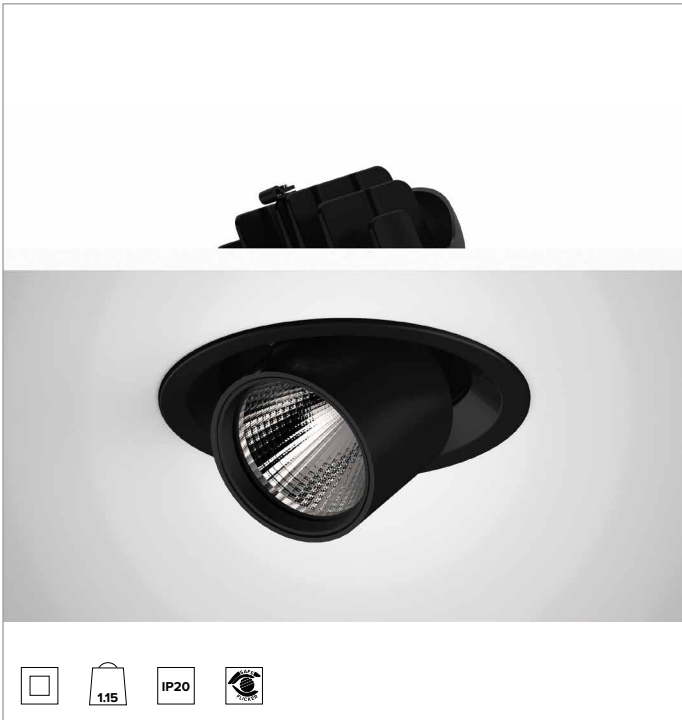

1T9159EL | CTEVO EXTRACTABLE 162

Recessed extractable LED projector

		4000K	H(m)	D(m)	Emax(lx)	
		Ra90		27°		
		Fixture Power	55W	1	0.47	17903
		Source Flux	6926lm	2	0.94	4476
		Fixture Flux	4924lm	3	1.42	1989
		Efficacy	90lm/W	4	1.89	1119
TS1311	Imax=2585cd/klm	Imax	17903cd	5	2.36	716

CCT nominal: 4000K

Lifetime (L80/B10): >50000h tq +25°C

ILLUMINOTECHNICAL CHARACTERISTICS

FL - precision optics with a black silicone cut off ring. Convex faceted highly reflective anodised aluminium reflector and a holographic diffusion filter. UGR<19 (EN 12464-1).

Optic: REFLECTOR

Beam angles: FL (27°)

Optical efficiency: 71%

Fixture flux: 4924lm

Luminous efficacy: 90lm/W

Photobiological safety: Compliant with RG1 low risk group

MECHANICAL CHARACTERISTICS

Die-cast black painted anodised aluminium body and dissipator. Friction rotation system on hinges with adjustability of the fixture from -25°/+75° on a vertical plane and can be manually aimed to 355° on a horizontal plane. Trim version with an integrated black ring.

Colour and finish: Deep black

Weight: 1.15Kg

Degree of protection: IP20

ELECTRICAL CHARACTERISTICS

Integrated electronic ON-OFF driver.

Fixture Power: 55W

Power supply: 220-240Vac 50/60Hz

Insulation Class: CLASS 2